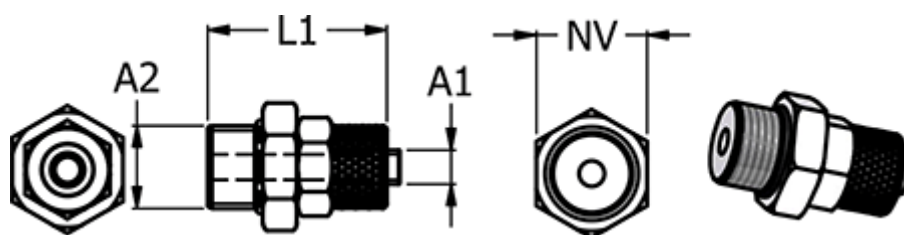

Article number: 586111148

Description: Push-on fitting 11.1014-8, metal Ø8/6-G 1/4"
Straight connector

Measures

Hose Diameter A2	= 8/6
L1	= 27
NV	= 16
Thread A2	= G 1/4"